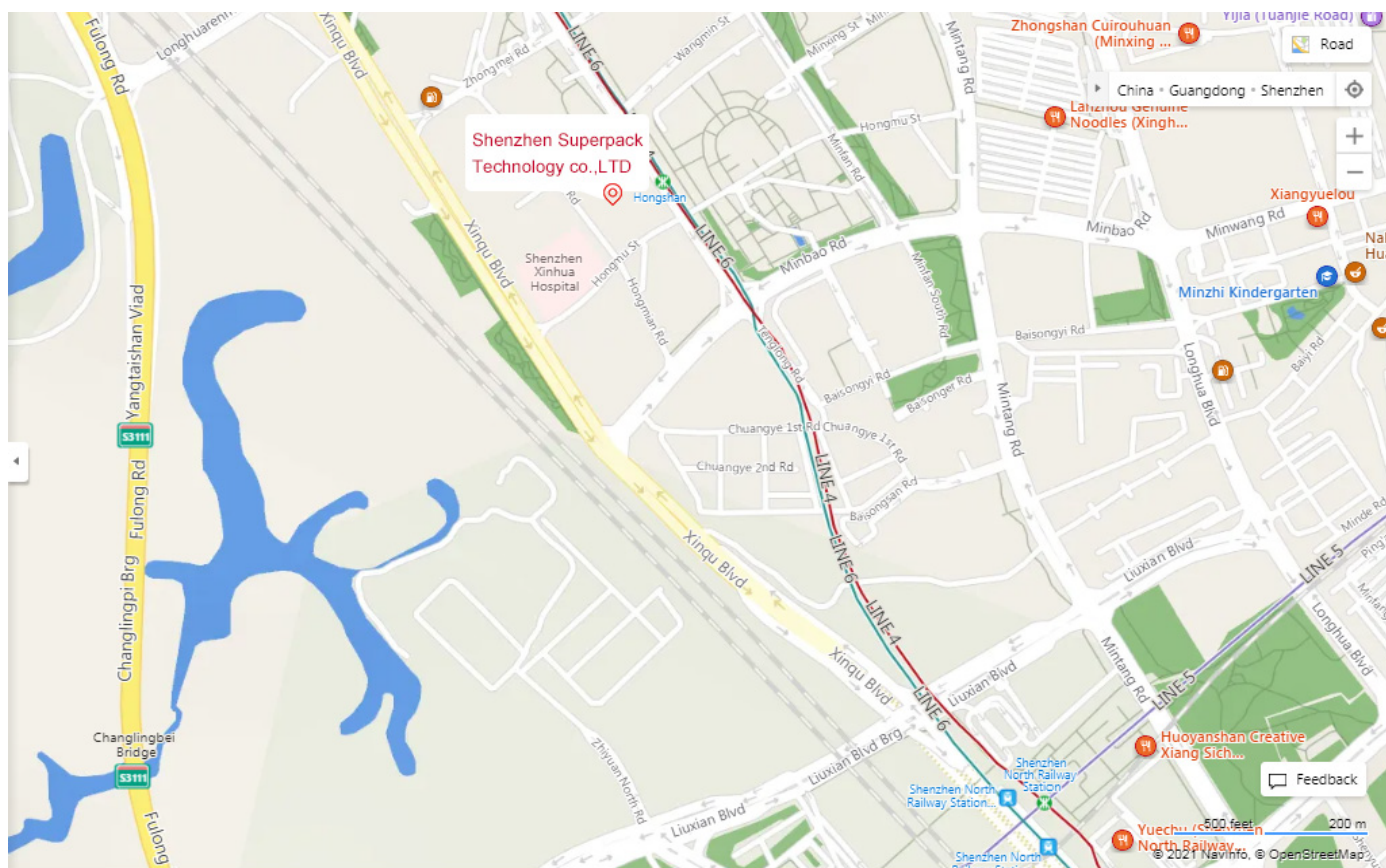

**To: All Superpack customers**  
**Subject: Office Relocation**

**November 25, 2021**

**Dear valued customer,**

In order to serve customers better, Superpack will move its overseas sales team from factory in Dongguan to downtown in Shenzhen after Chinese New Year. The new office address is as follows,

A2306-2307, Longguang jiujuan Commercial Center, Longhua New District, Shenzhen, Guangdong Province, 518110, China

We are warmly welcome overseas sales talents to join Superpack.

Sincerely,

Marketing

Guangdong Superpack Technology Co., Ltd.